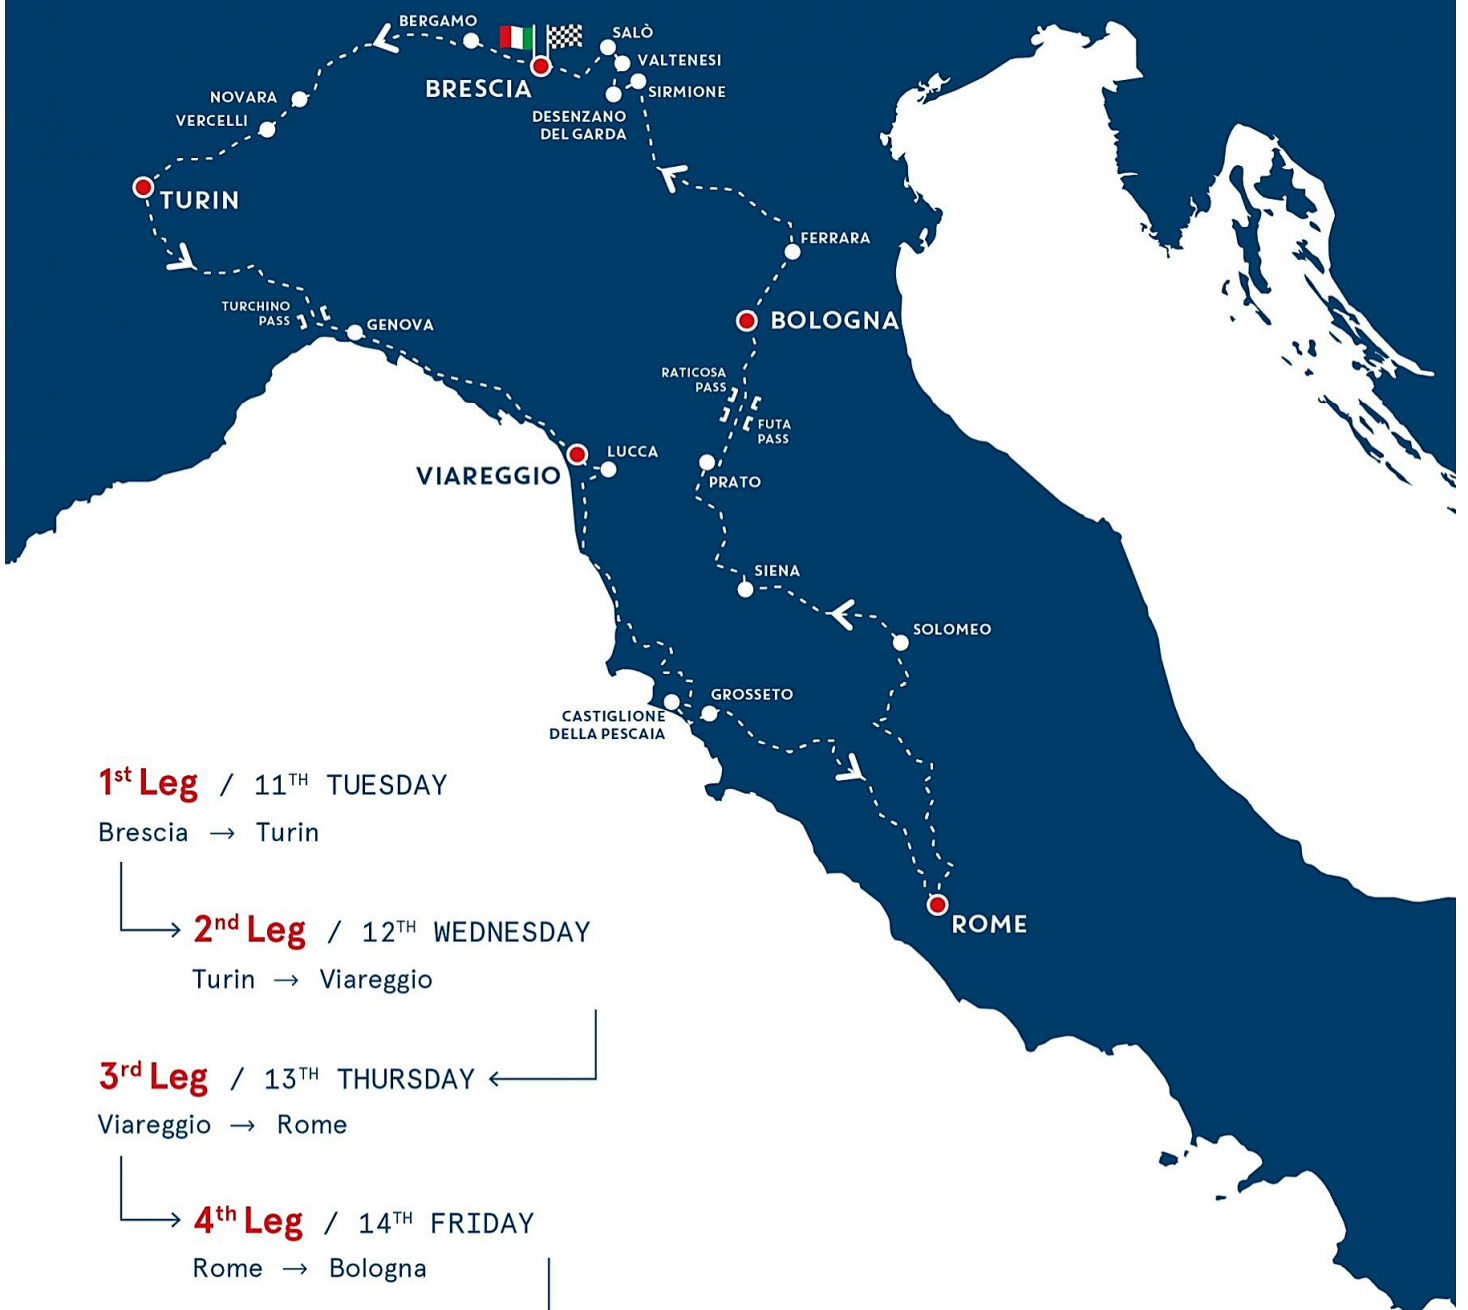

11<sup>TH</sup> - 15<sup>TH</sup> JUNE 2024

**1<sup>st</sup> Leg** / 11<sup>TH</sup> TUESDAY

Brescia → Turin

→ **2<sup>nd</sup> Leg** / 12<sup>TH</sup> WEDNESDAY

Turin → Viareggio

**3<sup>rd</sup> Leg** / 13<sup>TH</sup> THURSDAY ←

Viareggio → Rome

→ **4<sup>th</sup> Leg** / 14<sup>TH</sup> FRIDAY

Rome → Bologna

**5<sup>th</sup> Leg** / 15<sup>TH</sup> SATURDAY ←

Bologna → Brescia

DISCOVER MORE  
1000miglia.it

1000MIGLIA SRL